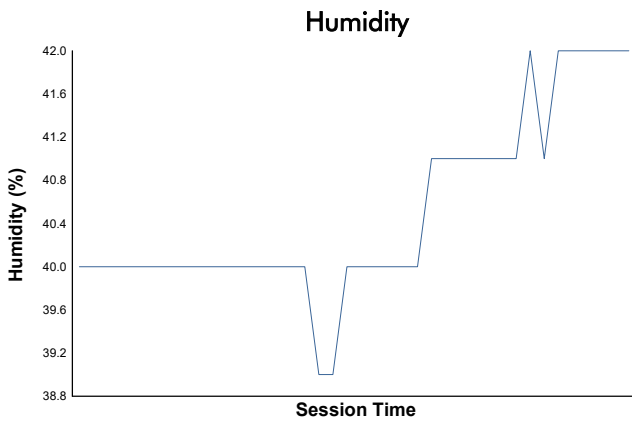

4 H CLASSIC MOTO BARCELONA
 CIRCUIT DE BARCELONA-CATALUNYA
 Night Practice

Weather Report

Track Status: **DRY**