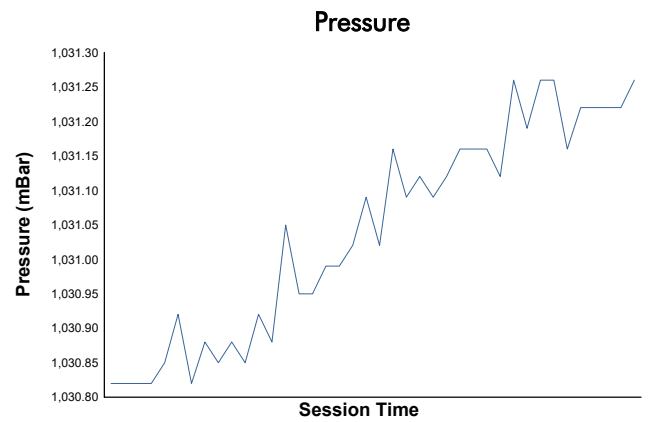

4 H CLASSIC MOTO BARCELONA
 CIRCUIT DE BARCELONA-CATALUNYA
 Night Practice

Weather Report

Track Status: **DRY**