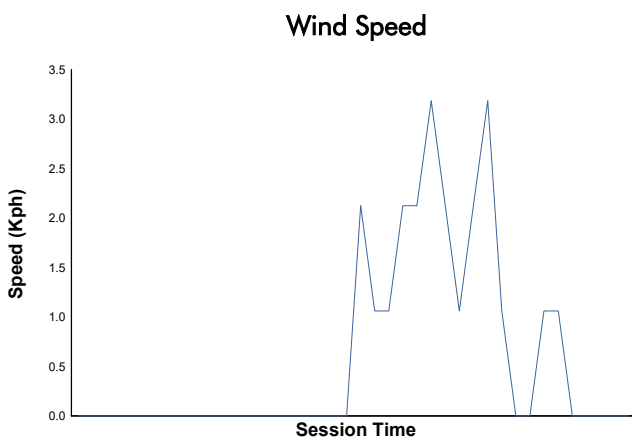

4 H CLASSIC MOTO BARCELONA
 CIRCUIT DE BARCELONA-CATALUNYA
 Night Practice

Weather Report

Track Status: **DRY**