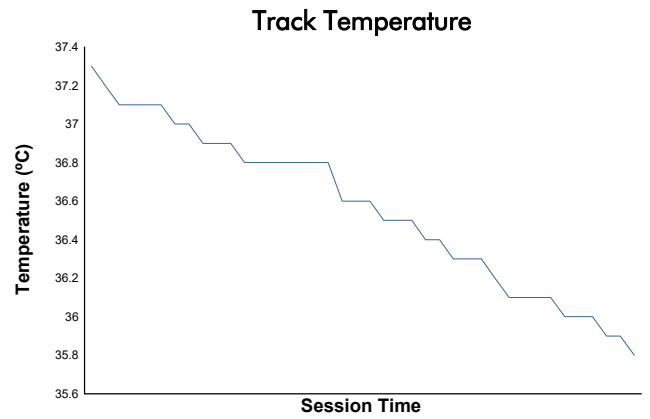

4 H CLASSIC MOTO BARCELONA
 CIRCUIT DE BARCELONA-CATALUNYA
 Night Practice

Weather Report

Track Status: **DRY**