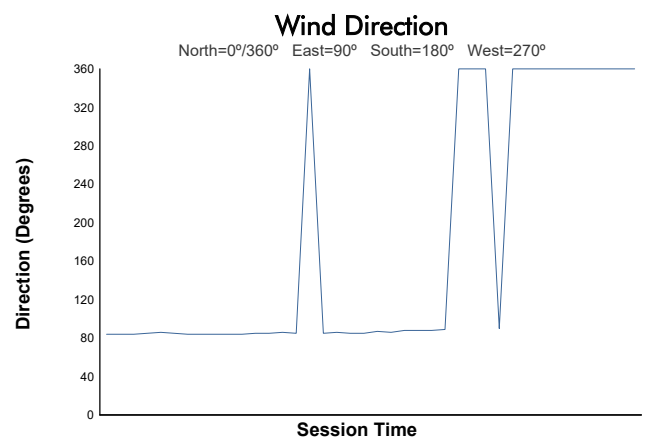

4 H CLASSIC MOTO BARCELONA
 CIRCUIT DE BARCELONA-CATALUNYA
 Night Practice

Weather Report

Track Status: **DRY**