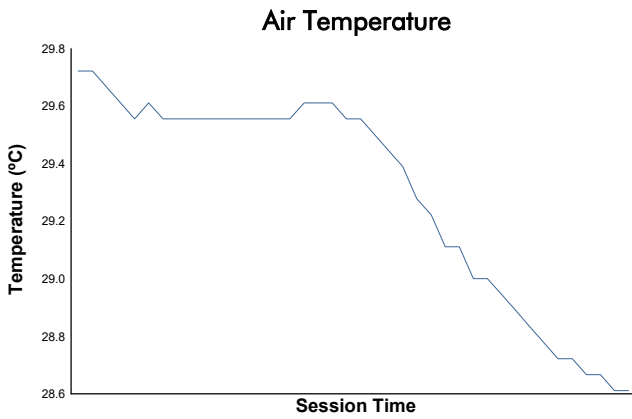

4 H CLASSIC MOTO BARCELONA
 CIRCUIT DE BARCELONA-CATALUNYA
 Night Practice

Weather Report

Track Status: **DRY**